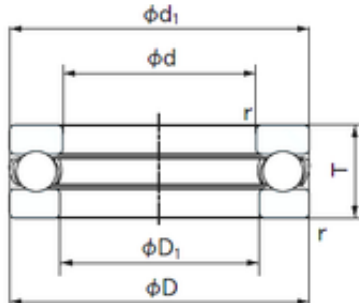

### NSK Koyo NACHI SKF Auto Parts of Thrust Ball Bearing 51152 51205 51218 51156 51206 51220 Thrust Bearings Size Chart

Bearing No. 51152

Size	260x320x45 mm
Bore Diameter	260 mm
Outer Diameter	320 mm
Width	45 mm
d	260 mm
D	320 mm
T	45 mm
d1	317 mm
r min.	1.5 mm
D1	263 mm
Weight	7.94 Kg
Basic dynamic load rating (C)	232 kN
Basic static load rating (C0)	990 kN
(Grease) Lubrication Speed	800 r/min