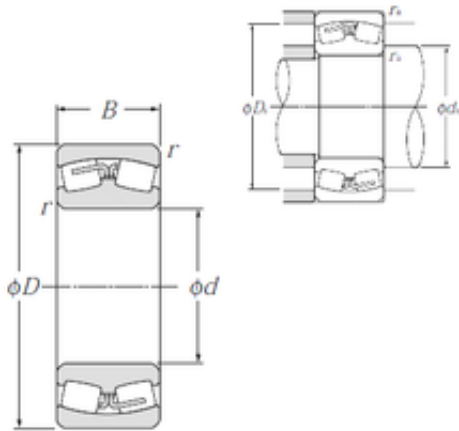

### 240/500B NTN Spherical Roller Bearings

Bearing No. 240/500B

Size	500x720x218 mm
Bore Diameter	500 mm
Outer Diameter	720 mm
Width	218 mm
d	500 mm
D	720 mm
B	218 mm
C	218 mm
r min.	6 mm
da min.	528 mm
Da max.	692 mm
ra max.	5 mm
Weight	295 Kg
Basic dynamic load rating (C)	4 750 kN
Basic static load rating (C0)	10 900 kN
(Grease) Lubrication Speed	350 r/min
(Oil) Lubrication Speed	460 r/min
Calculation factor (e)	0,3
Calculation factor (Y0)	2,23
Calculation factor (Y1)	2,28

240/500B Bearing 2D drawings and 3D CAD models