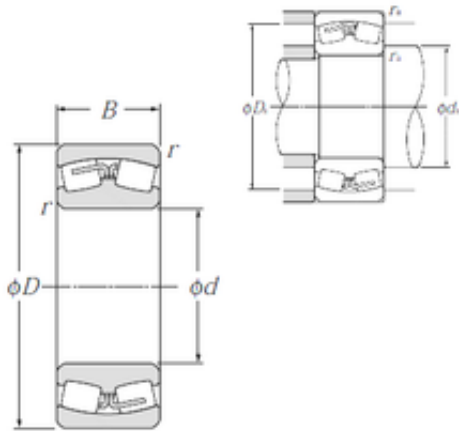

### 241/530B NTN Spherical Roller Bearings

Bearing No. 241/530B

Size	530x870x335 mm
Bore Diameter	530 mm
Outer Diameter	870 mm
Width	335 mm
d	530 mm
D	870 mm
B	335 mm
C	335 mm
r min.	7,5 mm
da min.	566 mm
Da max.	834 mm
ra max.	6 mm
Weight	800 Kg
Basic dynamic load rating (C)	8 300 kN
Basic static load rating (C0)	17 400 kN
(Grease) Lubrication Speed	310 r/min
(Oil) Lubrication Speed	400 r/min
Calculation factor (e)	0,38
Calculation factor (Y0)	1,75
Calculation factor (Y1)	1,79

241/530B Bearing 2D drawings and 3D CAD models