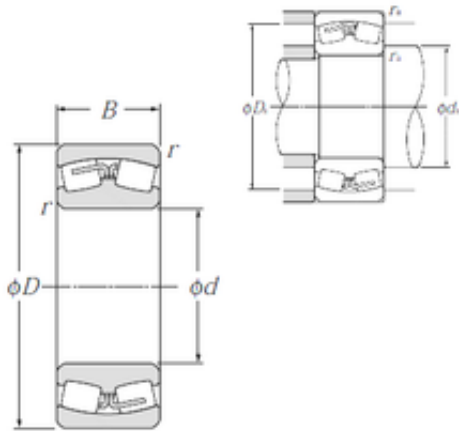

China 6205 2rs Bearing Supplier

232/530B NTN Spherical Roller Bearings

Bearing No. 232/530B

Size	530x980x355 mm
Bore Diameter	530 mm
Outer Diameter	980 mm
Width	355 mm
d	530 mm
D	980 mm
B	355 mm
C	355 mm
r min.	9,5 mm
da min.	574 mm
Da max.	936 mm
ra max.	8 mm
Weight	1 200 Kg
Basic dynamic load rating (C)	10 400 kN
Basic static load rating (C0)	19 800 kN
(Grease) Lubrication Speed	280 r/min
(Oil) Lubrication Speed	370 r/min
Calculation factor (e)	0,39
Calculation factor (Y0)	1,7
Calculation factor (Y1)	1,74

232/530B Bearing 2D drawings and 3D CAD models