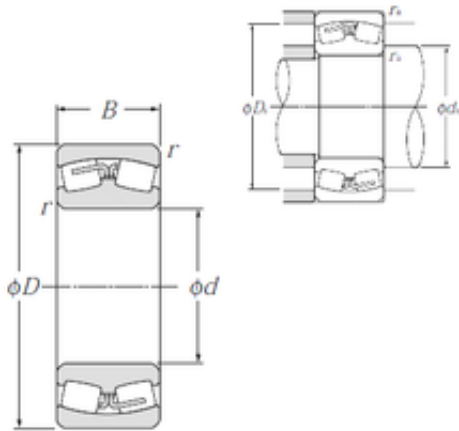

China 6205 2rs Bearing Supplier

230/560B NTN Spherical Roller Bearings

Bearing No. 230/560B

Size	560x820x195 mm
Bore Diameter	560 mm
Outer Diameter	820 mm
Width	195 mm
d	560 mm
D	820 mm
B	195 mm
C	195 mm
r min.	6 mm
da min.	588 mm
Da max.	792 mm
ra max.	5 mm
Weight	353 Kg
Basic dynamic load rating (C)	4 800 kN
Basic static load rating (C0)	10 500 kN
(Grease) Lubrication Speed	350 r/min
(Oil) Lubrication Speed	450 r/min
Calculation factor (e)	0,22
Calculation factor (Y0)	2,96
Calculation factor (Y1)	3,03

230/560B Bearing 2D drawings and 3D CAD models